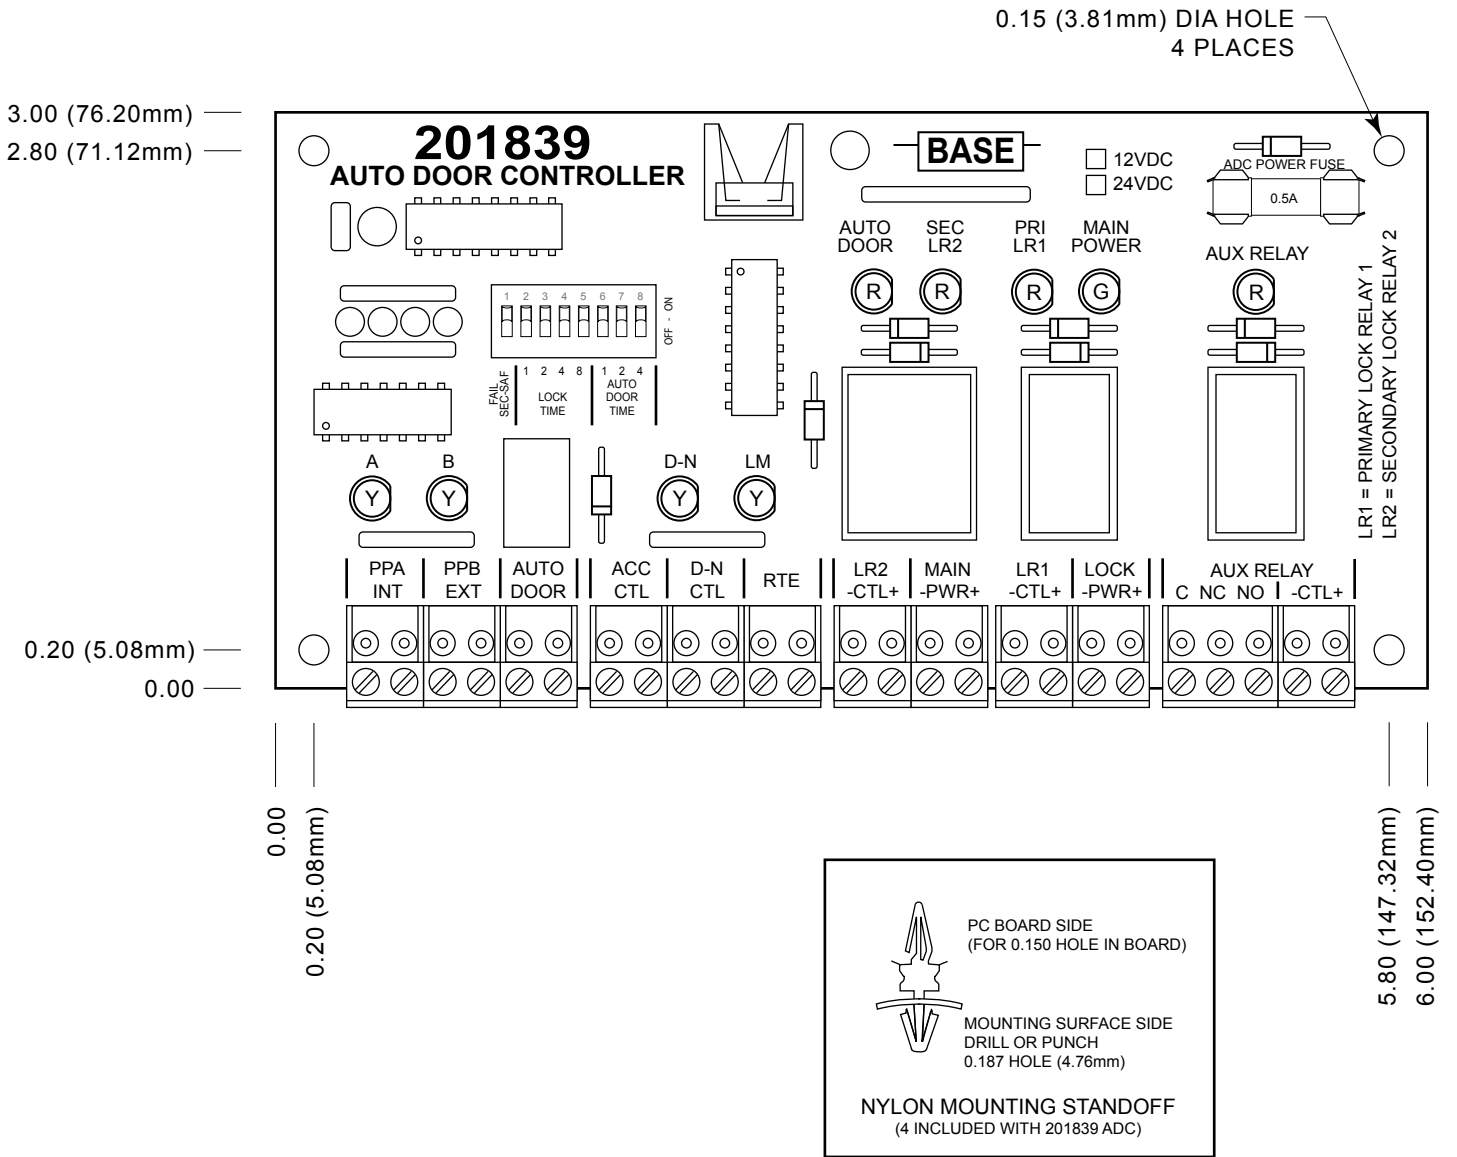

201839 Auto Door Controller

BASE

PC Board Footprint

www.baseelectronics.com

BASE Electronics, Inc. - 2856-C Janitell Road - Colorado Springs, CO 80906 - 719-540-9697 719-540-9698 Fax

© Copyright 2006 - BASE Electronics, Inc.